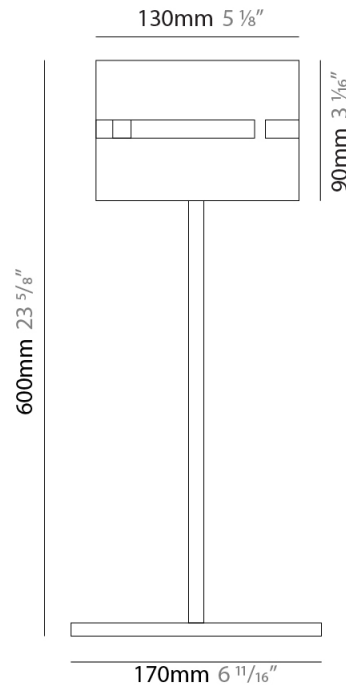

LUZ OCULTA METAL PORTABLE

D54026-

base number   Finish
Options

1. To build a product code in our configurator select the specify button on the base model # product page
2. To build a manual product code on this datasheet choose from the options listed below in blue font and add the suffix to the base model #

GENERAL

Series: Luz Oculta
Subseries: Luz Oculta Metal
Brand: Fambuena
Division: Design
Mounting Type: Portable
Mounting Location: Table
Subcategory: Table

PHYSICAL

Shape: Cylinder
Diameter (mm): 120
Diameter (in): 4 ¾
Height (mm): 500
Height (in): 19 11/16
Light Distribution: Direct / Indirect
Fixture Finish: [BRA](#) / [BRZ](#) / [ABR](#)
Fixture Material: Metal
Upon Request: Bolt Down

ELECTRICAL

Number of Lamps: 1
Lamp Type: LED Retrofit
Lamp Shape: T4
Bulb Included: Bulb Not Included
Max. Wattage Per Lamp (W): 5
Lamp Base: G9
Input Voltage (V): 120

LED

OPTICAL

RATINGS AND CERTIFICATIONS

Certified By: Certified for North American Standards
IP rating: IP20

PROJECT	_____
TYPE	_____
SPECIFIER	_____
QUANTITY	_____
DATE	_____