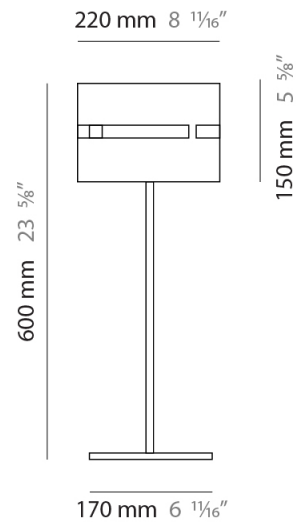

PROJECT	_____
TYPE	_____
SPECIFIER	_____
QUANTITY	_____
DATE	_____

LUZ OCULTA METAL PORTABLE

D54025-

base number   Finish
Options

1. To build a product code in our configurator select the specify button on the base model # product page
2. To build a manual product code on this datasheet choose from the options listed below in blue font and add the suffix to the base model #

GENERAL

Series: Luz Oculta
Subseries: Luz Oculta Metal
Brand: Fambuena
Division: Design
Mounting Type: Portable
Mounting Location: Table
Subcategory: Table

PHYSICAL

Shape: Cylinder
Diameter (mm): 220
Diameter (in): 8 ¹¹/₁₆
Height (mm): 600
Height (in): 23 ⁵/₈
Light Distribution: Direct / Indirect
Fixture Finish: [BRA](#) / [BRZ](#) / [ABR](#)
Fixture Material: Metal
Upon Request: Bolt Down

ELECTRICAL

Number of Lamps: 1
Lamp Type: LED Retrofit
Lamp Shape: B10
Bulb Included: Bulb Not Included
Max. Wattage Per Lamp (W): 4
Lamp Base: E12
Input Voltage (V): 120

LED

OPTICAL

RATINGS AND CERTIFICATIONS

Certified By: Certified for North American Standards
IP rating: IP20